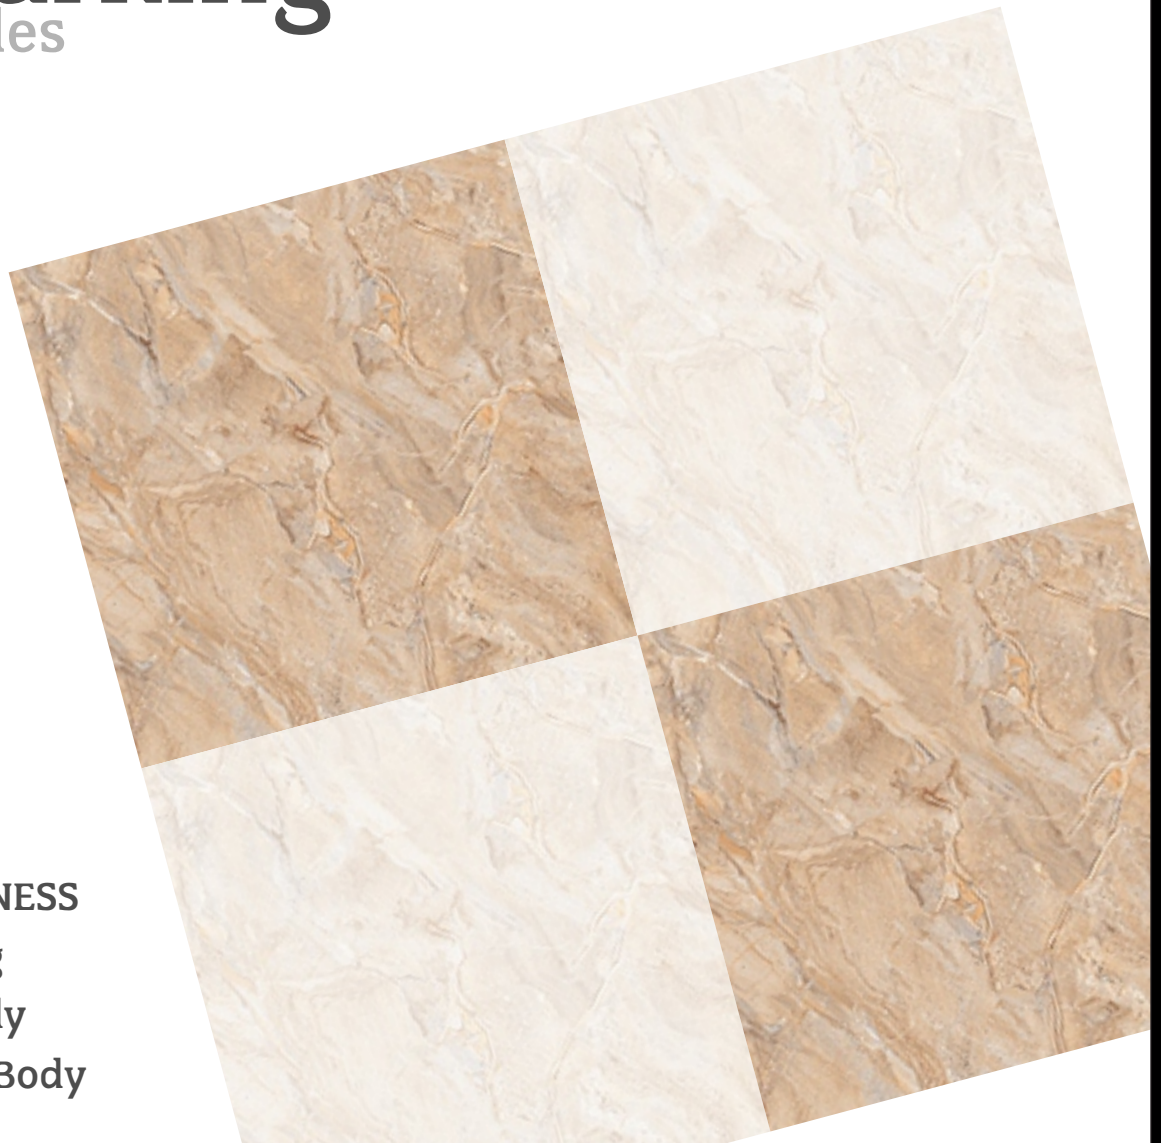

Waterproof Body

REXTRON

SP 022

SP 023

400x400
DIGITAL
parking
tiles

12mm THICKNESS

Weight 20kg

Vitrified Body