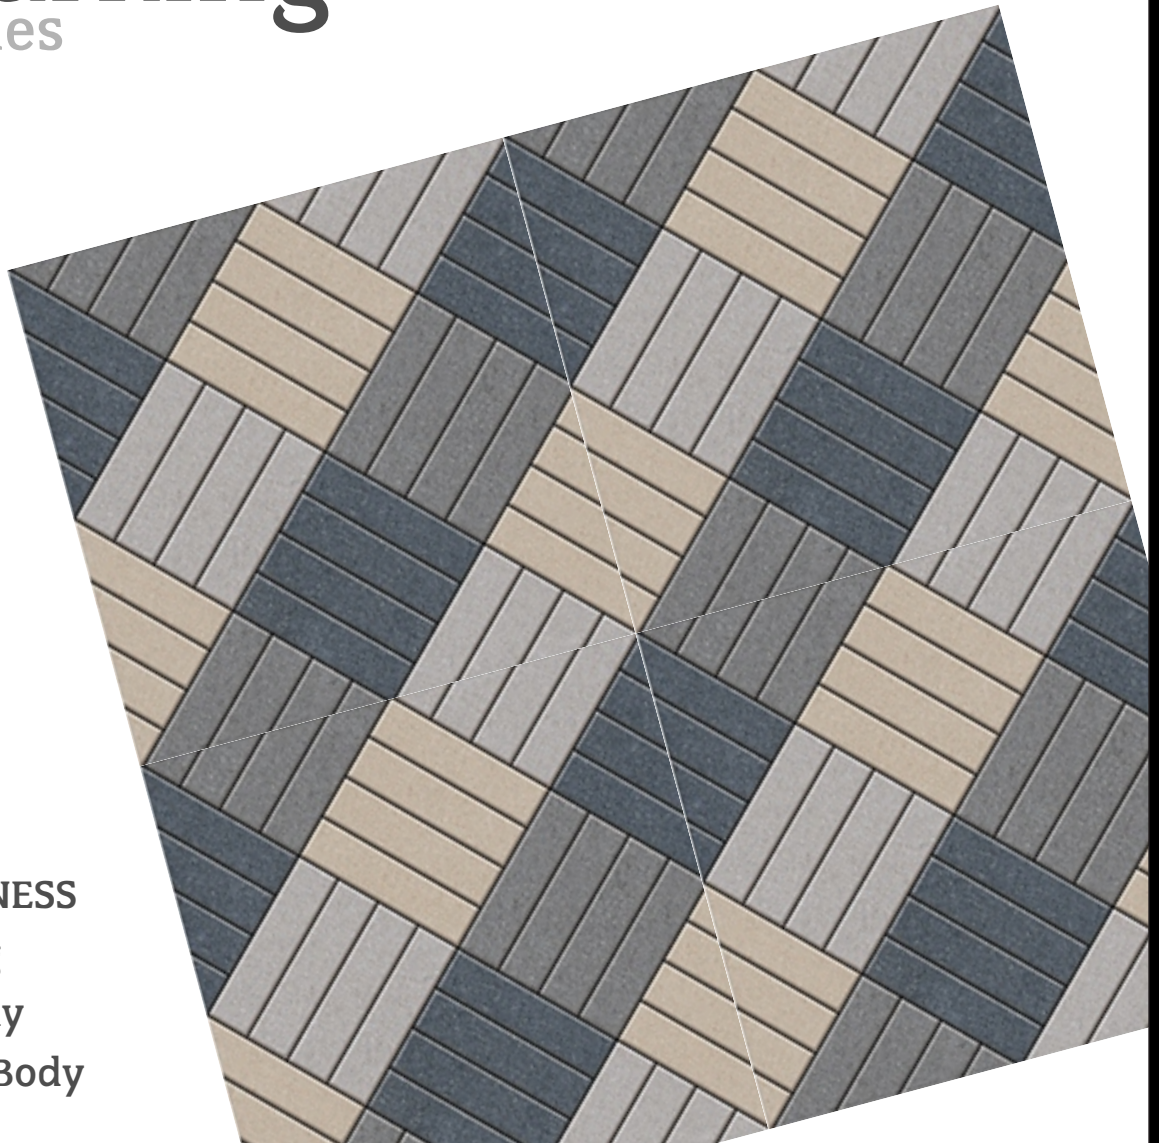

400x400
DIGITAL
parking
tiles

12mm THICKNESS
Weight 20kg
Vitrified Body
Waterproof Body