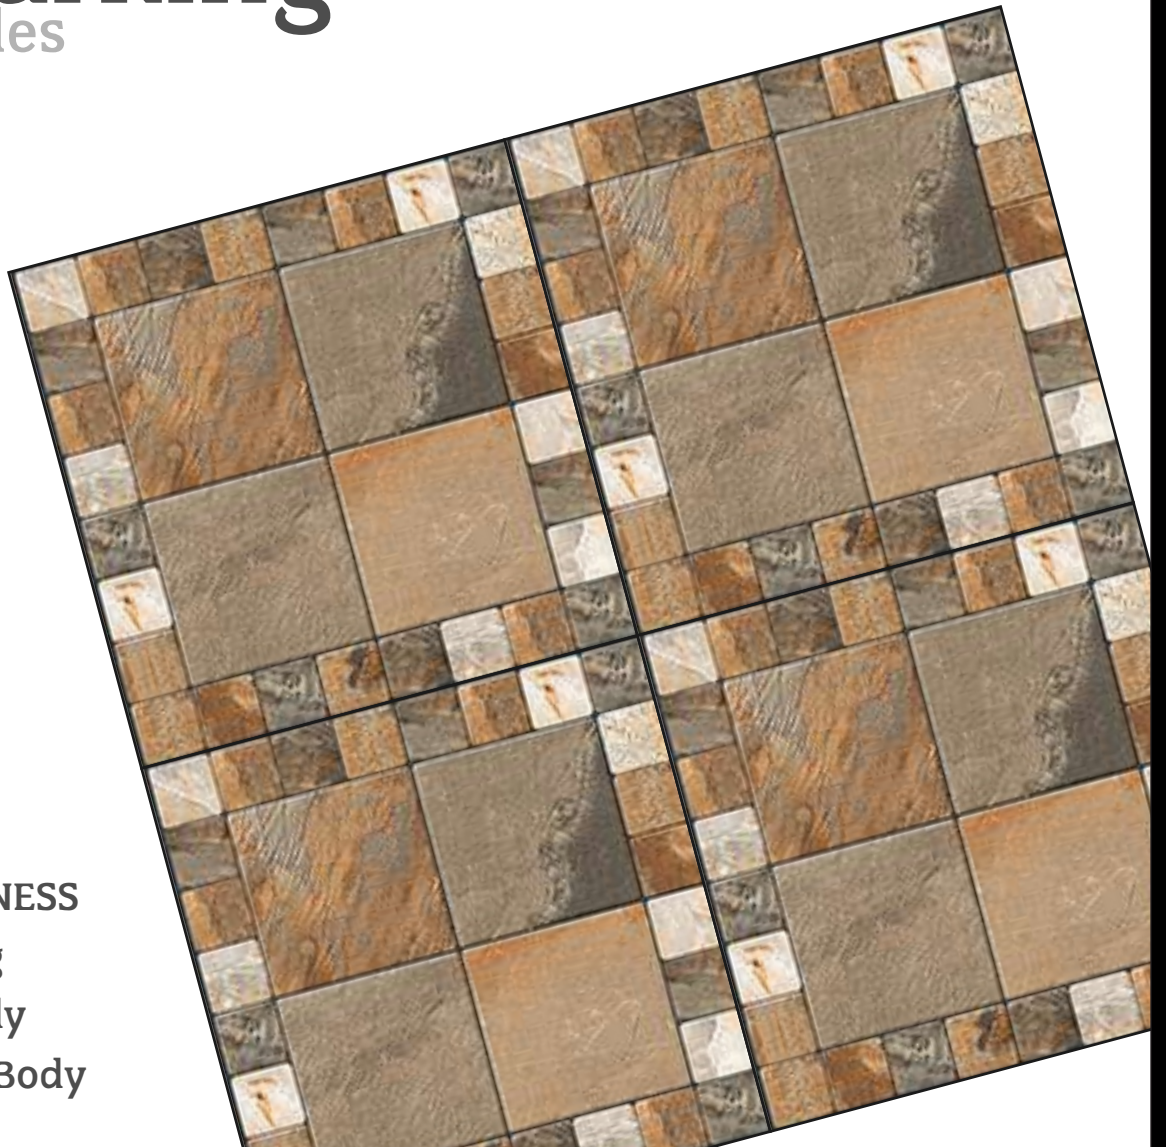

400x400
DIGITAL
parking
tiles

12mm THICKNESS
Weight 20kg
Vitrified Body
Waterproof Body

REXTRON

SP 152

400x400
DIGITAL
parking
tiles

12mm THICKNESS
Weight 20kg
Vitrified Body
Waterproof Body

REXTRON

SP 215