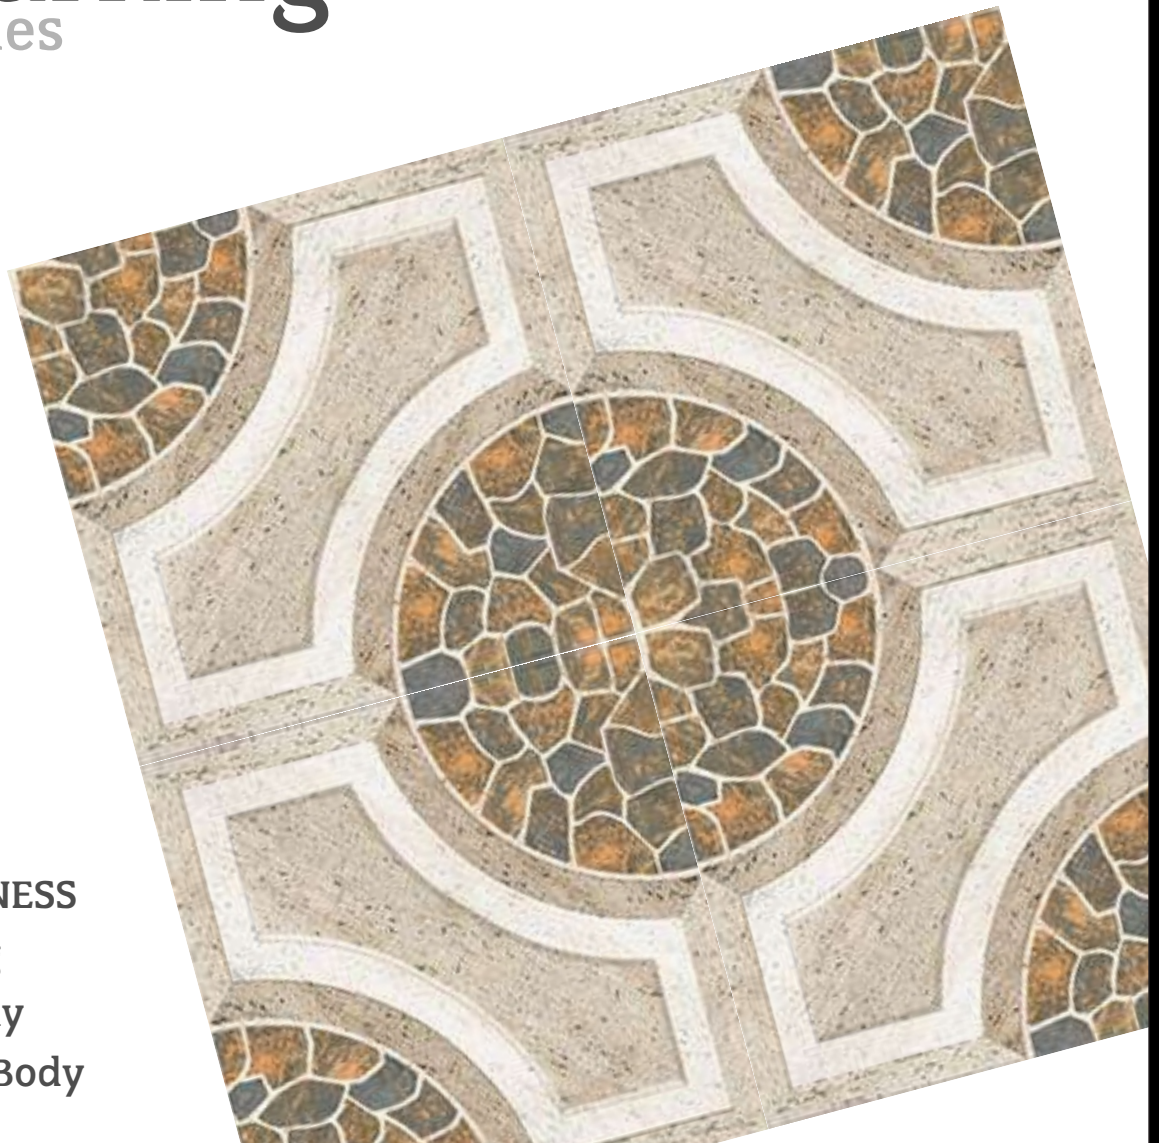

400x400
DIGITAL
parking
tiles

12mm THICKNESS
Weight 20kg
Vitrified Body
Waterproof Body