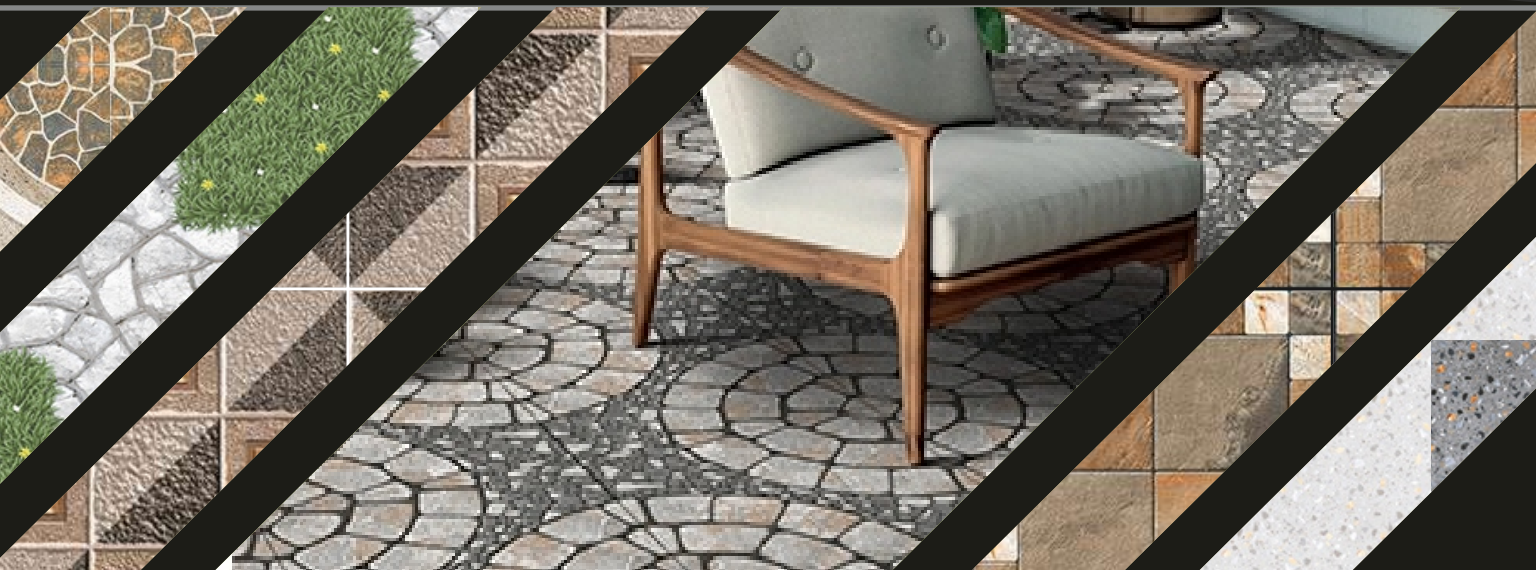

ELEGANT PARKING STONEWARE

*PARKING
TILES COLLECTION*

400 x 400 MM

**READY
STOCK
IN BHUJ**

Ashapura

Sanitaryware | Tiles

AN EXCLUSIVE SHOWROOM

COLLECTION
2023