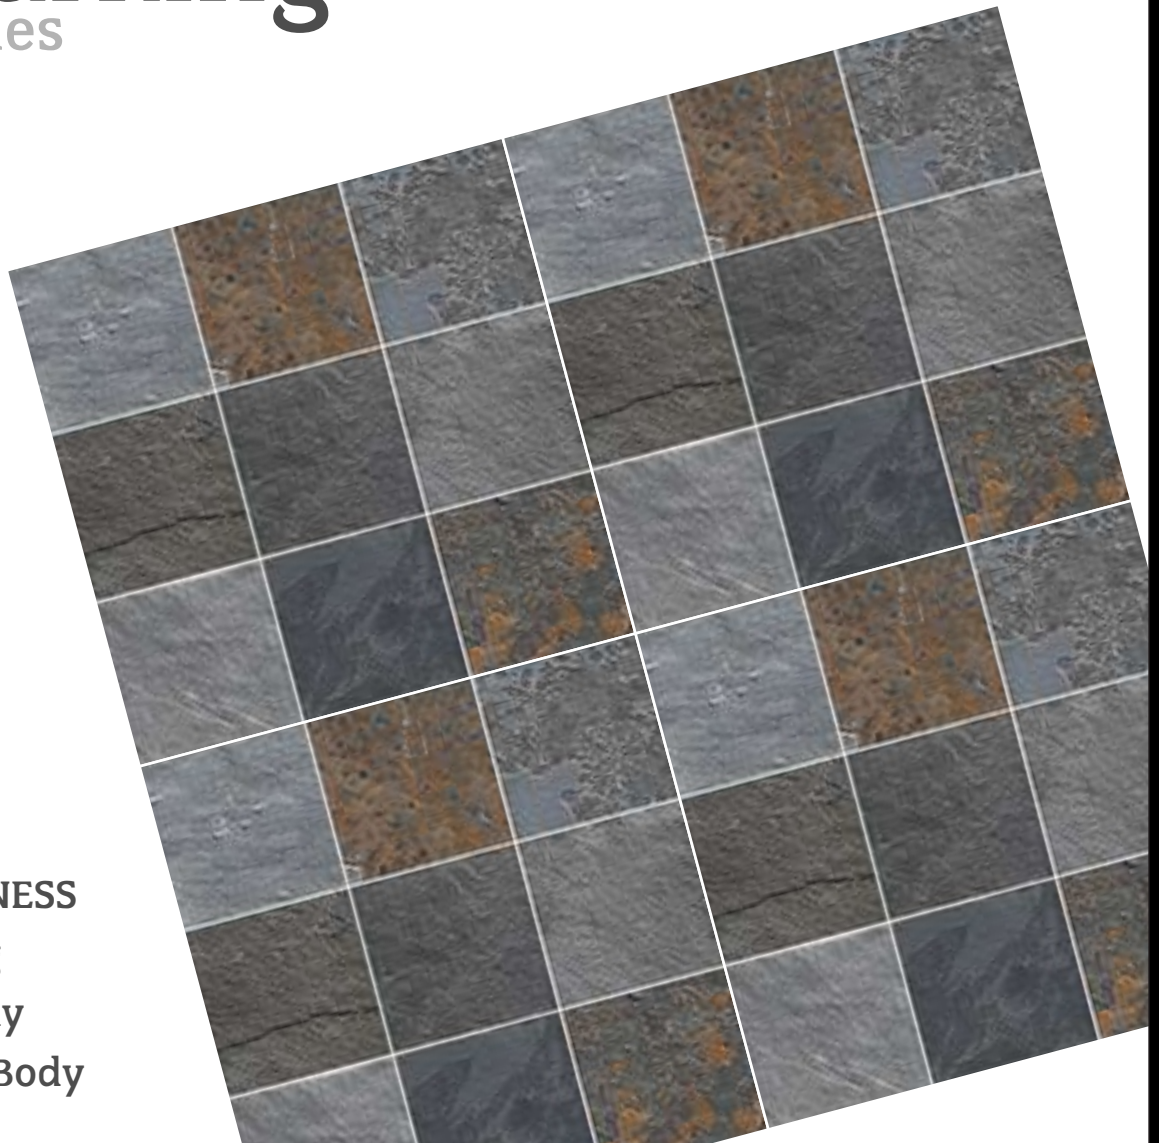

Vitrified Body

Waterproof Body

REXTRON

SP 128

400x400
DIGITAL
parking
tiles

12mm THICKNESS
Weight 20kg
Vitrified Body
Waterproof Body

REXTRON

SP 135