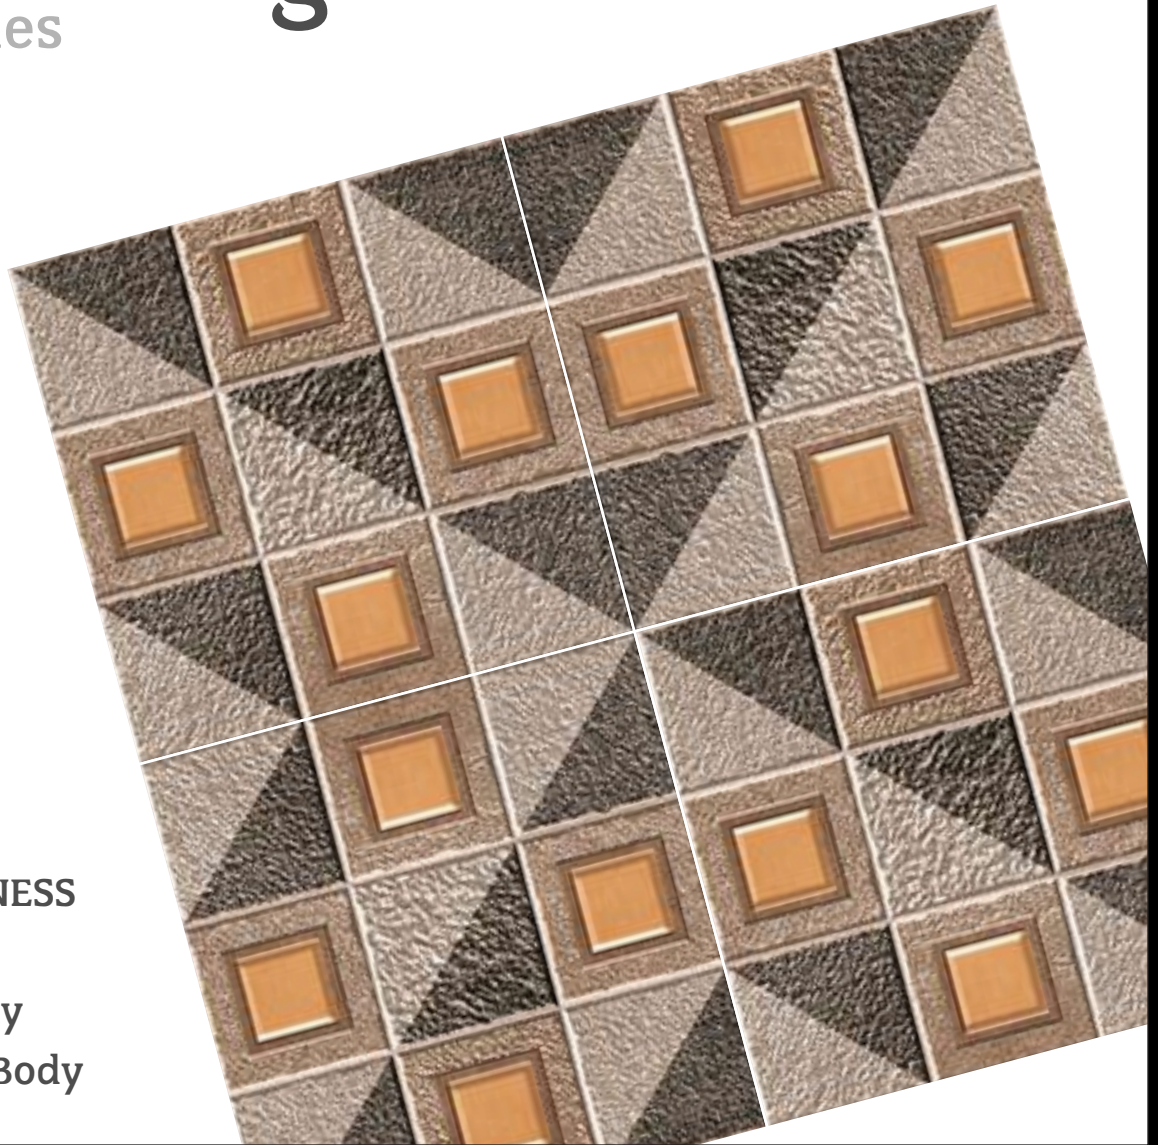

400x400
DIGITAL
parking
tiles

12mm THICKNESS
Weight 20kg
Vitrified Body
Waterproof Body