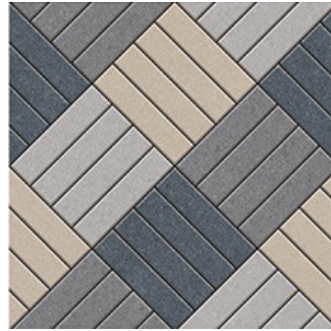

SP 841

400x400

DIGITAL
parking
tiles

12mm THICKNESS

Weight 20kg

Vitrified Body

Waterproof Body

REXTRON