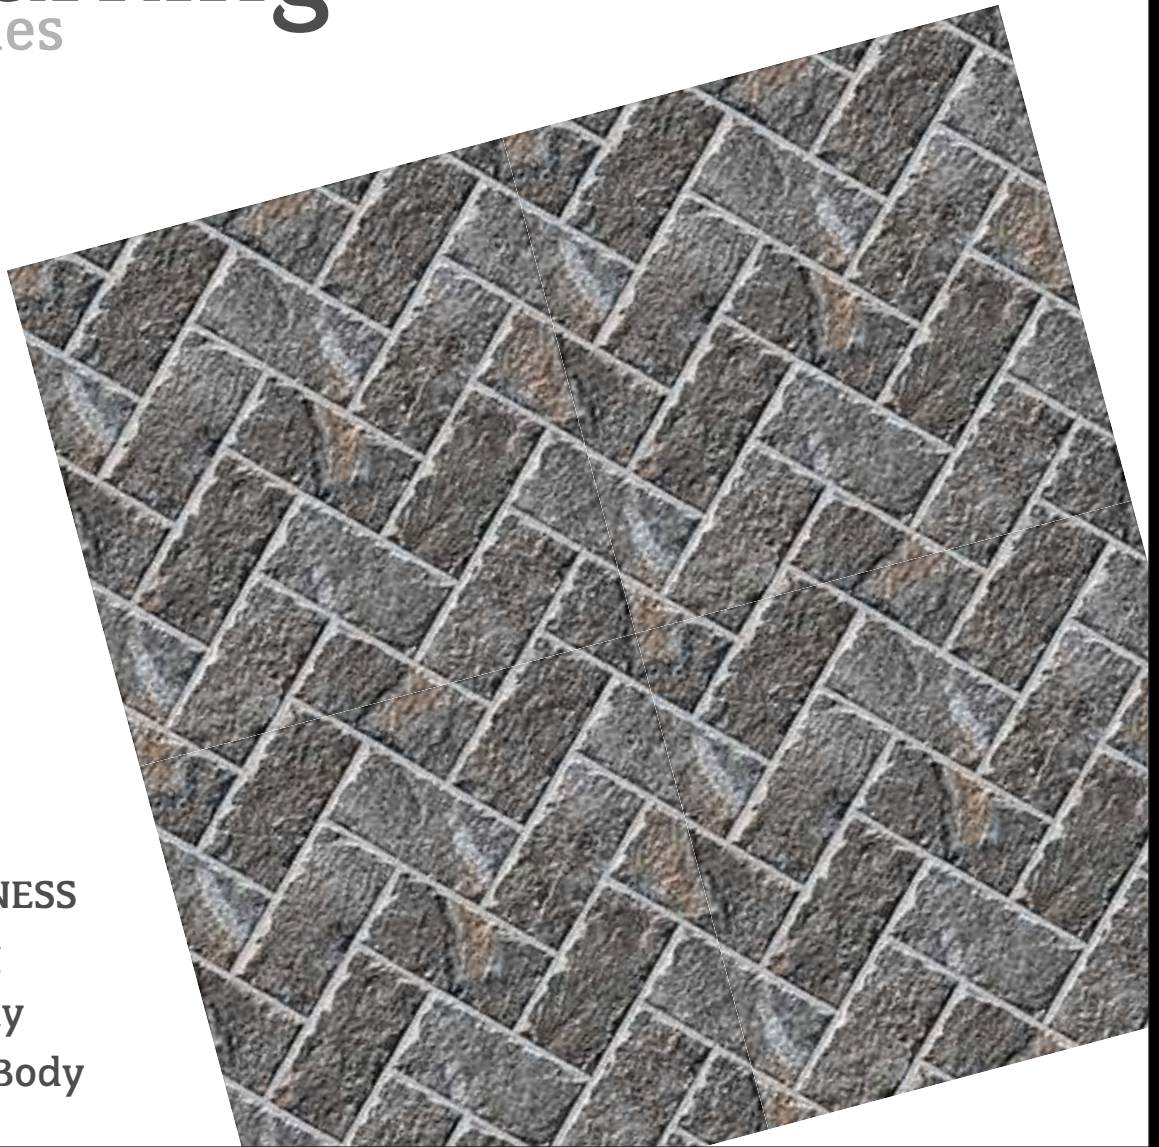

12mm THICKNESS

Weight 20kg

Vitrified Body

Waterproof Body